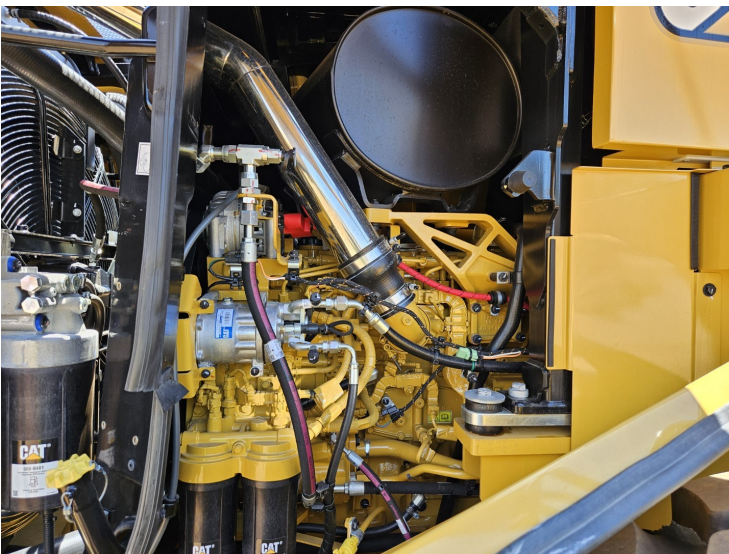

2024 CATERPILLAR 966GC SGW

ZM009100