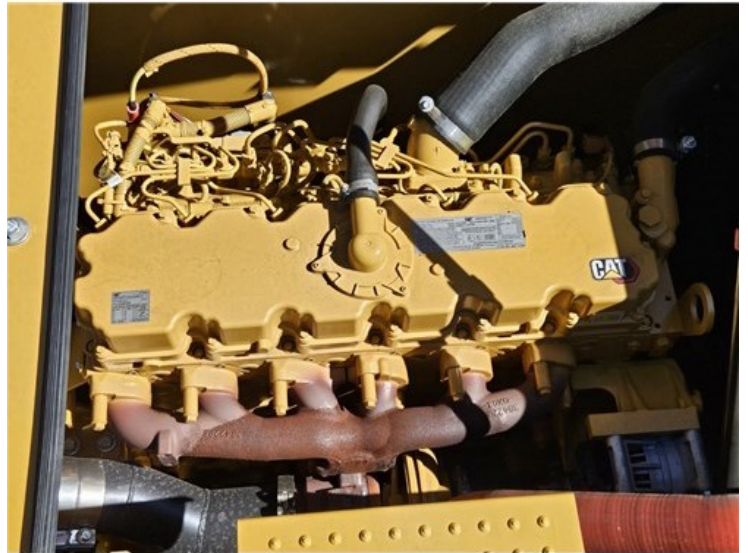

2023 CATERPILLAR 320 ZBN

ZM009080

CAT		卡特彼勒	
无锡珀金斯动力系统科技有限公司			
发动机型号: C7.1		柴油机	
序列号: E7A57908			
标定功率/转速 制造日期: OCT 2022			
☒	118.0 kW @ 1800 RPM	净质量:	
☐	kW @ RPM		609.000 kg
☐	kW @ RPM	排量:	
☐	kW @ RPM		7.0 ltr
☐	kW @ RPM		X1112
555-5560		无锡市新桥南路8号	

EMISSION CONTROL INFORMATION		CAT Manufactured by Perkins Engines Co. Ltd.	ENGINE TYPE:
ENGINE FAMILY: C7.1	MODEL YEAR: 2022	ARGT NUMBER: 555-5560	Factory Set ☐ Reset if Applicable ☐
DISPLACEMENT: 7.0 l	SERIAL NUMBER: E7A57908		☒ 4676 / 1800 118.0 kW ☐
INFORMATION APPLICABLE TO USA ONLY THIS ENGINE IS SOLELY FOR EXPORT AND IS THEREFORE EXEMPT UNDER 40 CFR 1068.230 FROM U.S. EMISSION STANDARDS AND RELATED REQUIREMENTS		INFORMATION APPLICABLE TO EU ONLY (EM-EXP) ENGINE NOT FOR USE IN EU NON-ROAD MOBILE MACHINERY	
INFORMATION APPLICABLE TO CANADA ONLY FOR EXPORT, NOT FOR USE OR SALE FOR USE IN CANADA / POUR EXPORTATION, NE DOIT PAS ÊTRE UTILISÉ AU CANADA NI VENDU POUR ÊTRE UTILISÉ AU CANADA		E11	☐ kW ☐
		96 I 022638	☐ kW ☐
		120 011021	☐ kW ☐
		Use Service tool to verify current engine settings.	
INFORMATION APPLICABLE TO CHINA ONLY 此发动机只用于中国出口, 符合中华人民共和国国家标准GB20891-2014豁免规定。This engine is solely for export from China and is therefore exempt under GB20891-2014 from P.R.China emission standards. 生产日期 OCT 2022 X1285			

www.tillys.com.au