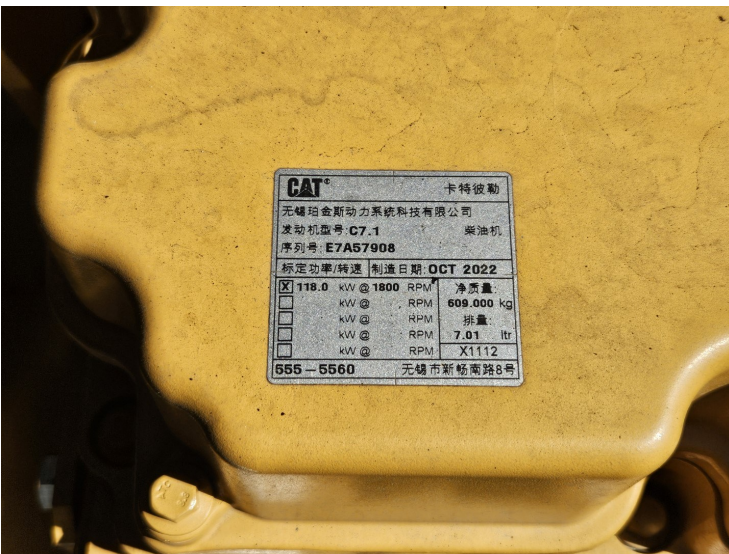

YEAR

2023

MAKE

CATERPILLAR

SPECIFICATIONS

NEW / UNUSED 07F NEXT GEN, *CAT00320PZBN?????*, 158HP-118KW C7.1 ACERT E7A57908-5555560 ENGINE, AIR ROPS CAB, JOYSTICK CONTROLLED TWO WAY AUX HYDS / HAMMER PIPING, REVERSE CAMERA, BURST PROTECTION ON LIFT & STICK CYLINDERS, CAT GRADE 2D / CAT ASSIST / CAT PAYLOAD & 2D E-FENCE, CAT GRADE, 3D READY, 5.7M-18.8FT BOOM 6308787, 2.9M-9.6FT STICK 5823772, CAT DOUBLE LOCKING QUICKHITCH, 80MM PINS, CAT 1400MM-56" / 1.14m3-1.49yd3 GP BUCKET 3775395, B-LINKAGE, CAT 49L GREASED STEEL TRACKS WITH 600MM TRIPLE BAR SHOES, 8 ROLLER FRAMES, WORK LIGHTS, SHOWING 9.3 HOURS, 22.4 TONNE, 9.53L, 2.98W, 3.16H, MACHINE HAS NEVER BEEN DELIVERED, AVAILABLE EXTRA - BEDROCK ET105 FULL ROTATION THUMB \$13,800 + GST FITTED, *GENUINE CAT EPP WARRANTY OPTIONS AVAILABLE EXTRA CONDITIONS MAY APPLY*, *CONDITIONS APPLY*, SOLD 5/11/2024 S/O 957469 YEL015 (RV), \$270,000 + GST

P.O.A.

Contact our Sales team

📞 07 4633 6000

✉ mail@tillys.com.au

🌐 www.tillys.com.au

2023 CATERPILLAR 320 ZBN

ZM009080

CAT		卡特彼勒	
无锡珀金斯动力系统科技有限公司			
发动机型号: C7.1		柴油机	
序列号: E7A57908			
标定功率/转速 制造日期: OCT 2022			
<input checked="" type="checkbox"/>	118.0 kW @ 1800 RPM	净质量:	
<input type="checkbox"/>	kW @ RPM		609.000 kg
<input type="checkbox"/>	kW @ RPM	排量:	
<input type="checkbox"/>	kW @ RPM		7.0 ltr
<input type="checkbox"/>	kW @ RPM		X1112
555-5560		无锡市新桥南路8号	