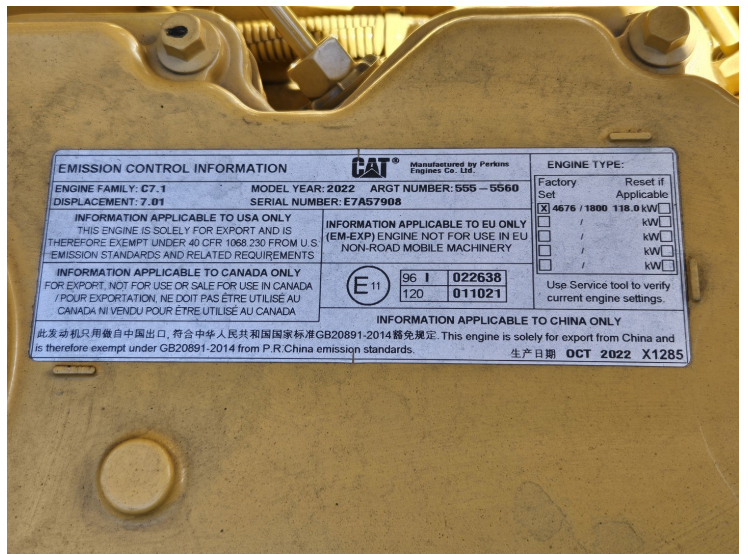

2023 CATERPILLAR 320 ZBN

ZM009080

CAT		卡特彼勒	
无锡珀金斯动力系统科技有限公司			
发动机型号: C7.1		柴油机	
序列号: E7A57908			
标定功率/转速 制造日期: OCT 2022			
☒	118.0 kW @ 1800 RPM	净质量:	
☐	kW @ RPM		609.000 kg
☐	kW @ RPM	排量:	
☐	kW @ RPM		7.0 ltr
☐	kW @ RPM		X1112
555-5560		无锡市新桥南路8号	

EMISSION CONTROL INFORMATION		CAT Manufactured by Perkins Engines Co. Ltd.	ENGINE TYPE:
ENGINE FAMILY: C7.1	MODEL YEAR: 2022	ARGT NUMBER: 555-5560	Factory Set ☐ Reset if Applicable ☐
DISPLACEMENT: 7.0 l	SERIAL NUMBER: E7A57908		☒ 4676 / 1800 118.0 kW ☐
INFORMATION APPLICABLE TO USA ONLY THIS ENGINE IS SOLELY FOR EXPORT AND IS THEREFORE EXEMPT UNDER 40 CFR 1068.230 FROM U.S. EMISSION STANDARDS AND RELATED REQUIREMENTS		INFORMATION APPLICABLE TO EU ONLY (EM-EXP) ENGINE NOT FOR USE IN EU NON-ROAD MOBILE MACHINERY	
INFORMATION APPLICABLE TO CANADA ONLY FOR EXPORT, NOT FOR USE OR SALE FOR USE IN CANADA / POUR EXPORTATION, NE DOIT PAS ÊTRE UTILISÉ AU CANADA NI VENDU POUR ÊTRE UTILISÉ AU CANADA		E11	☐ kW ☐
		96 I 022638	☐ kW ☐
		120 011021	☐ kW ☐
		Use Service tool to verify current engine settings.	
INFORMATION APPLICABLE TO CHINA ONLY 此发动机只用于中国出口, 符合中华人民共和国国家标准GB20891-2014豁免规定。This engine is solely for export from China and is therefore exempt under GB20891-2014 from P.R.China emission standards. 生产日期 OCT 2022 X1285			

www.tillys.com.au